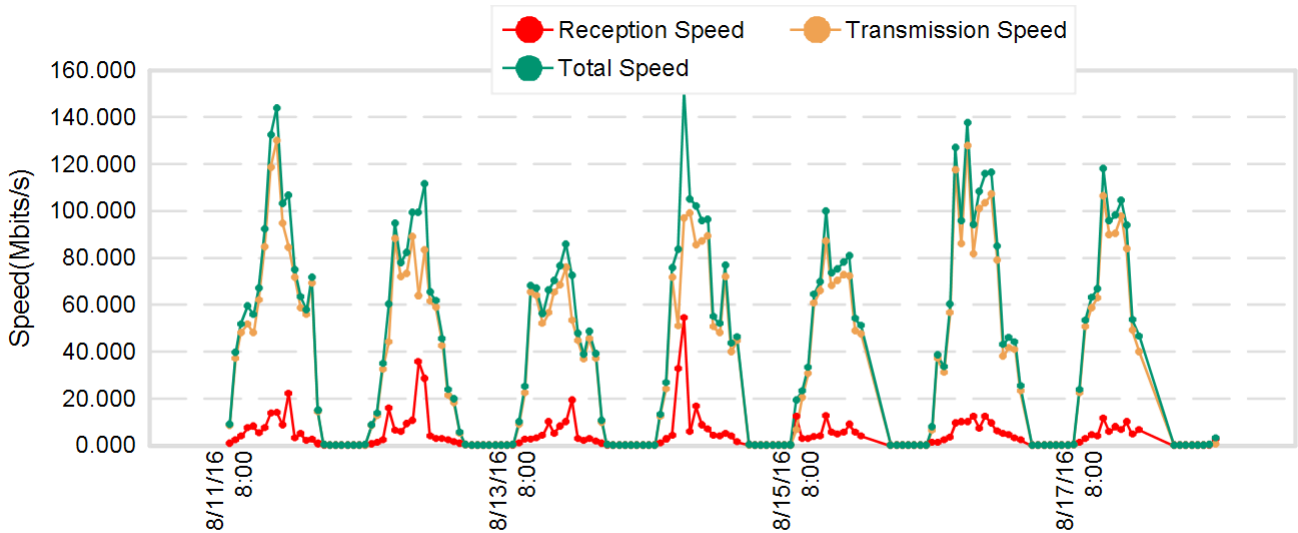

AP Speed Report

HPE

Report Period: 2016-08-11 08:40:22 - 2016-08-18 08:40:22

Location : 2441

Global Statistics

Max reception speed : 54.48 Max transmission speed : 129.93 Max total speed : 151.40
 Avg reception speed : 4.49 Avg transmission speed : 37.40 Avg total speed : 41.88

244100

Max reception speed : 12.11 Max transmission speed : 30.30 Max total speed : 30.95
 Avg reception speed : 0.49 Avg transmission speed : 3.69 Avg total speed : 4.18

AP Label	Location	Max Reception Rate	Avg Reception Rate	Max Transmission Rate	Avg Transmission Rate	Max Total Rate	Avg Total Rate
24.41.00.nord-halle	244100	2.21	0.09	17.31	0.70	17.72	0.79
24.41.00.osten-copyshop.	244100	0.29	0.03	2.41	0.28	2.56	0.31
24.41.00.57	244100	0.03	0.00	0.58	0.05	0.58	0.05
24.41.00.zg-sozialraum	244100	0.19	0.00	1.11	0.05	1.13	0.06
24.41.00.cafe	244100	12.00	0.15	19.58	0.76	19.80	0.91
24.41.00.suedost-lehrbuchs	244100	0.27	0.02	20.93	0.34	21.04	0.36
24.41.00.suedwest-personaleing ang	244100	3.78	0.05	17.02	0.38	17.18	0.43
24.41.00.zg-nordost--vgross	244100	0.86	0.02	2.28	0.20	2.42	0.22

244101

Max reception speed : 51.19

Max transmission speed : 42.89

Max total speed : 82.49

Avg reception speed : 1.49

Avg transmission speed : 8.51

Avg total speed : 9.99

AP Label	Location	Max Reception Rate	Avg Reception Rate	Max Transmission Rate	Avg Transmission Rate	Max Total Rate	Avg Total Rate
24.41.01.40.44.sued-west	244101	50.47	0.65	21.97	1.64	71.96	2.29
24.41.01.nordwest.r21	244101	1.66	0.11	28.22	1.41	29.24	1.51
24.41.01.mitte-sued	244101	6.63	0.19	17.03	1.89	22.08	2.08
24.41.01.40.19.sued-ost	244101	19.01	0.28	25.73	1.75	26.40	2.03
24.41.01.nordost	244101	8.87	0.16	13.23	1.15	13.50	1.31
24.41.01.nord-mitte	244101	2.84	0.10	8.16	0.66	8.81	0.76